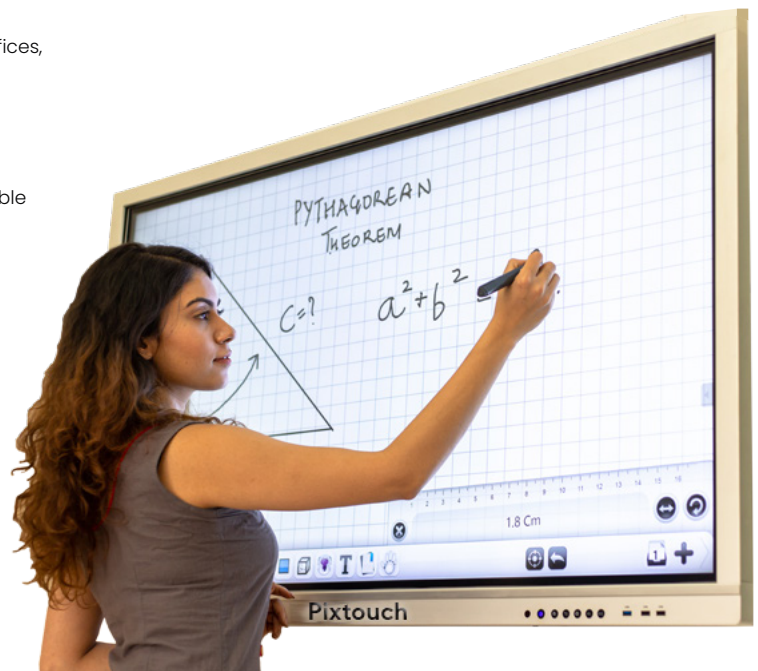

Why Choose Pixtouch

Versatile Applications

Perfect for classrooms, lecture halls, training rooms, and corporate offices, interactive whiteboards adapt to your needs.

Affordability:

Our interactive whiteboards deliver top-tier technology at an accessible price, making it easy for all to enhance their spaces affordably.

4K Resolution

This **Pixtough** Interactive Flat Panel gives high engagement and best-in-class performance. Perfectly suitable for online teaching with its 4K display quality. Multiple interfaces with passive dual nibs. This **Pixtough** Interactive Flat Panel comes without OPS and gives you a natural writing experience.

Built in camera: Optional (13/48 MP with 8mic)

WIFI: 2.4g & 5g a/b/g/n + ac / Bluetooth 5.0

Speaker: 15W*2/15W*2+20W

Touch point: 20 points Android, 40 points Windows

4K Resolution

This **Pixtouch** Interactive Flat Panel gives high engagement and best-in-class performance. Perfectly suitable for online teaching with its 4K display quality. Multiple interfaces with passive dual nibs. This **Pixtouch** Interactive Flat Panel comes without OPS and gives you a natural writing experience.

Built in camera: Optional (13/48 MP with 8mic)

WIFI: 2.4g & 5g a/b/g/n + ac / Bluetooth 5.0

Speaker: 15W*2/15W*2+20W

Touch point: 20 points Android, 40 points Windows

4K Resolution

This **Pixtough** Interactive Flat Panel gives high engagement and best-in-class performance. Perfectly suitable for online teaching with its 4K display quality. Multiple interfaces with passive dual nibs. This **Pixtough** Interactive Flat Panel comes without OPS and gives you a natural writing experience.